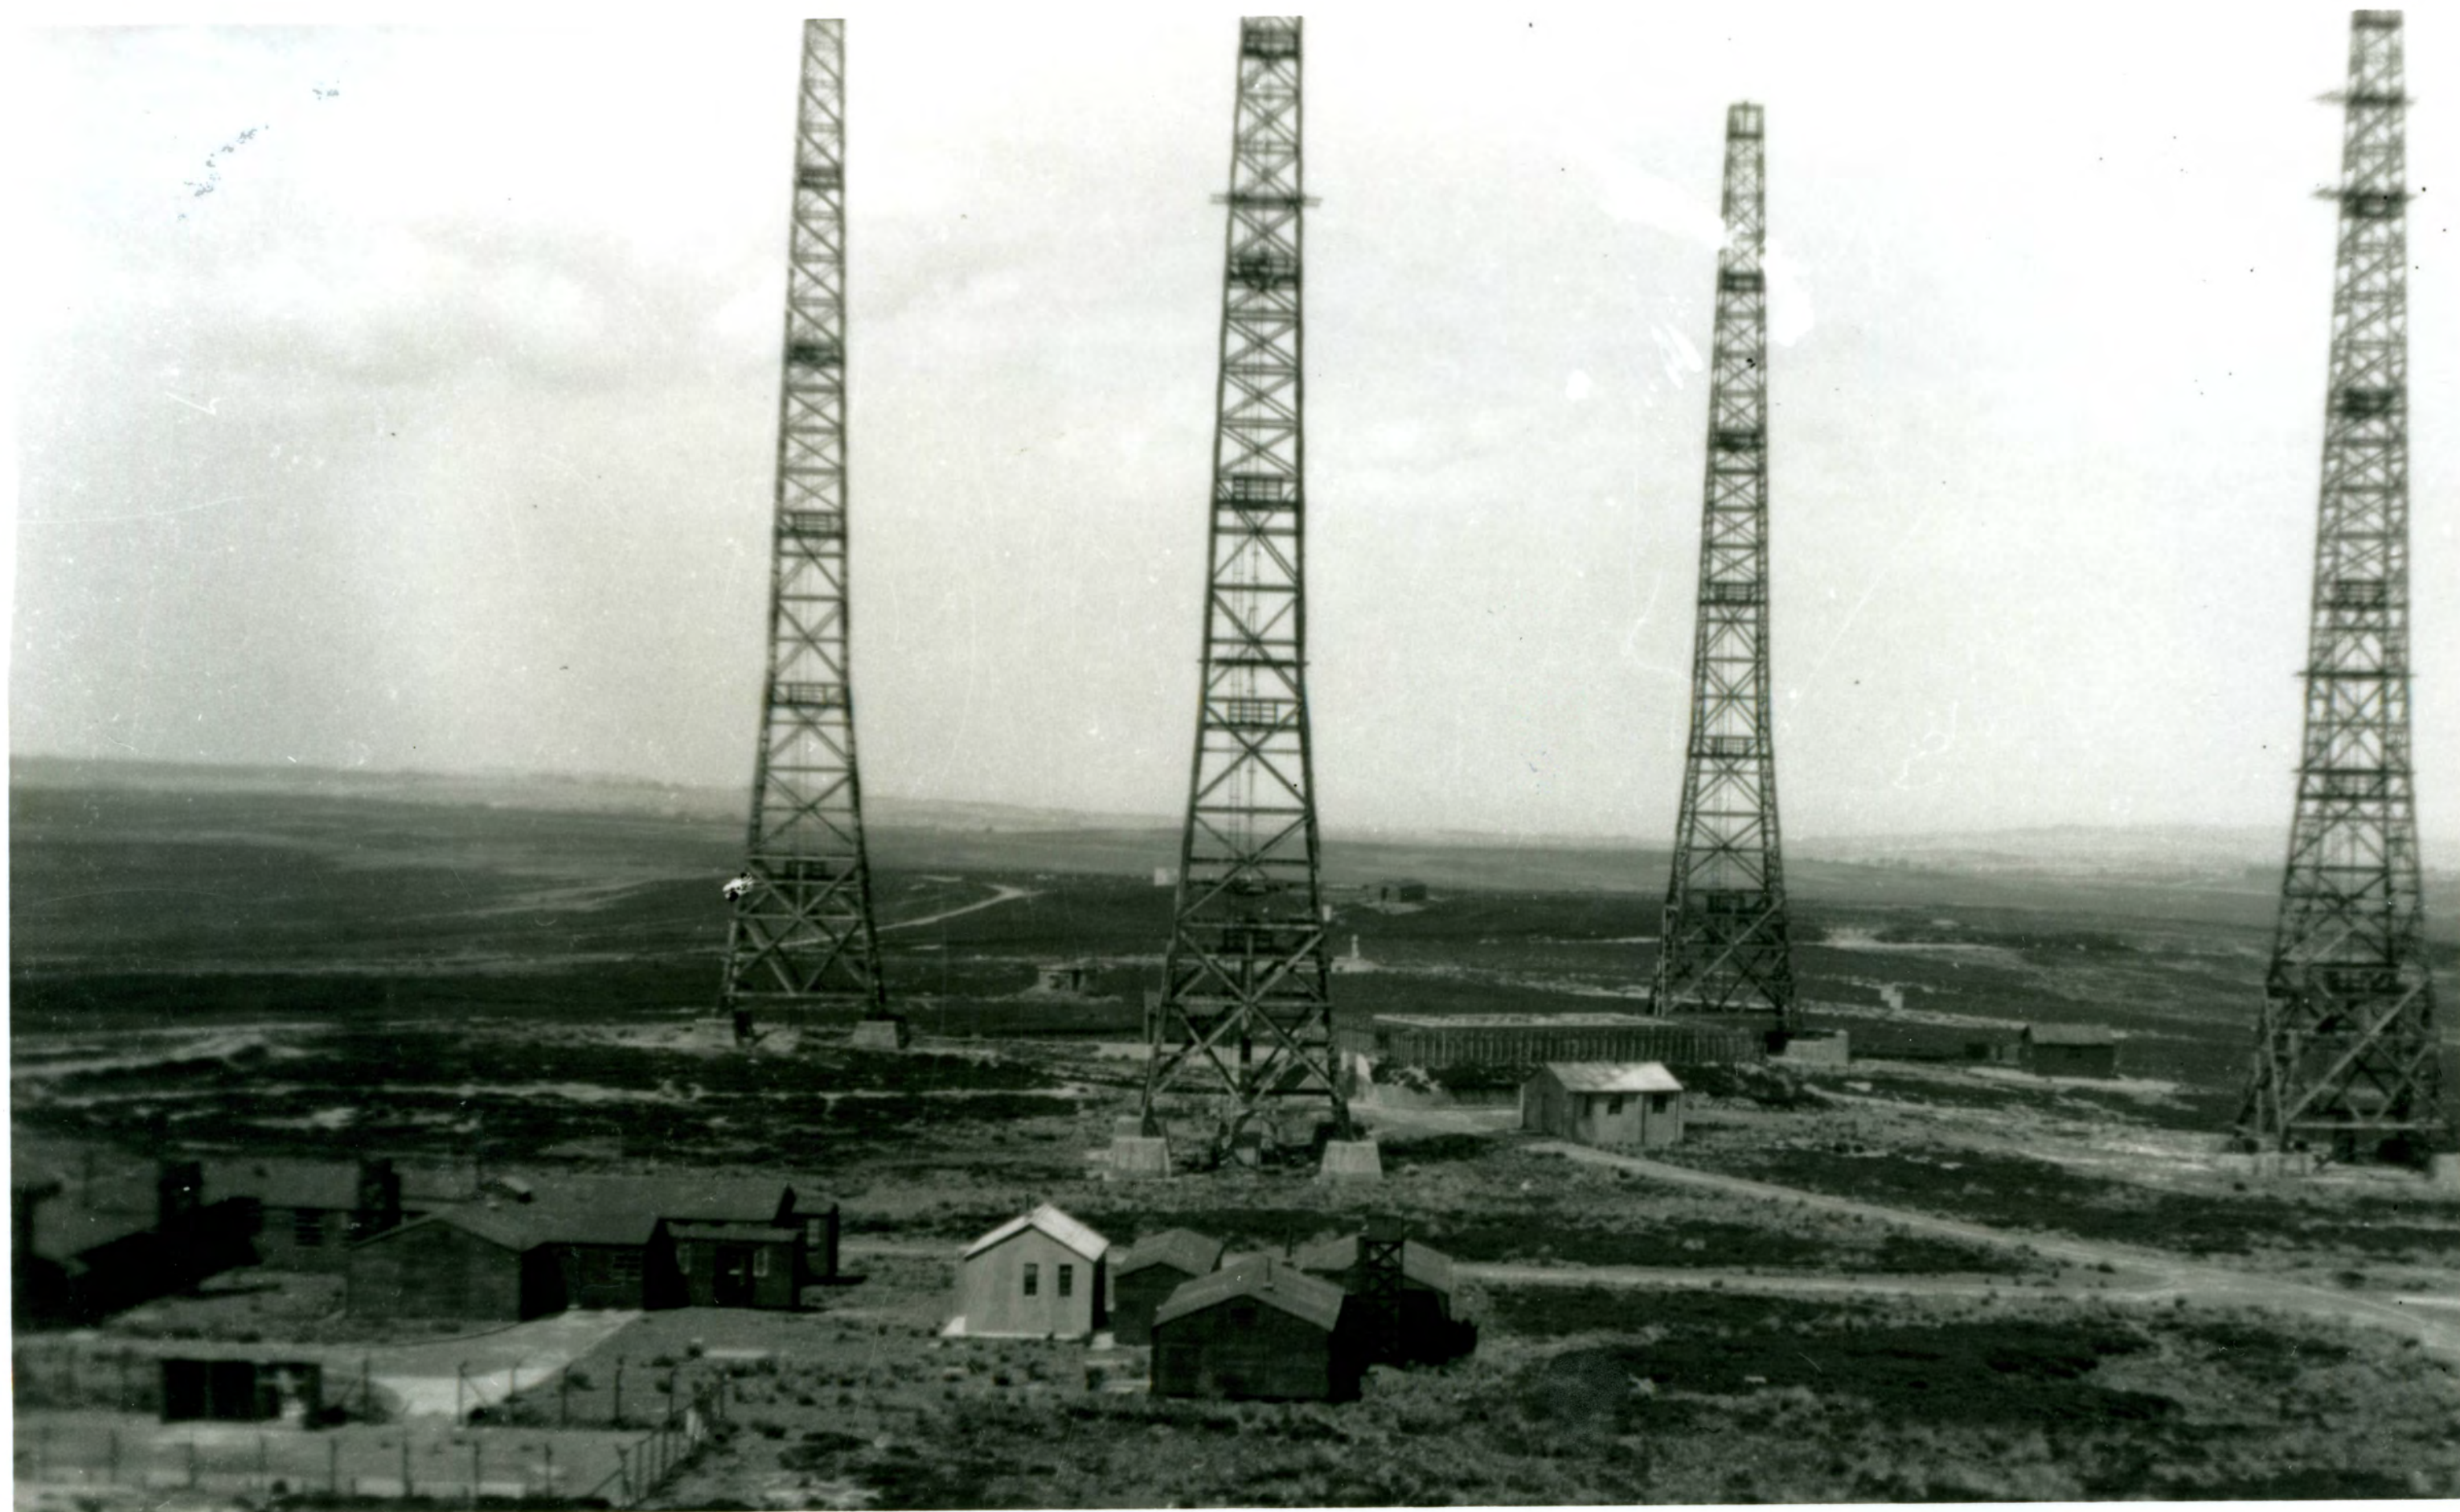

'A' Site

'A' Site. Just below the horizon between towers 2 and 3 can be seen ack hut. Long building between 2 and 3 is the receiver hut.

Ancient Beacon with modern towers

St Johns, Wakefield Freddie  
and Mary Jane ' Just Married'  
30th December 1946