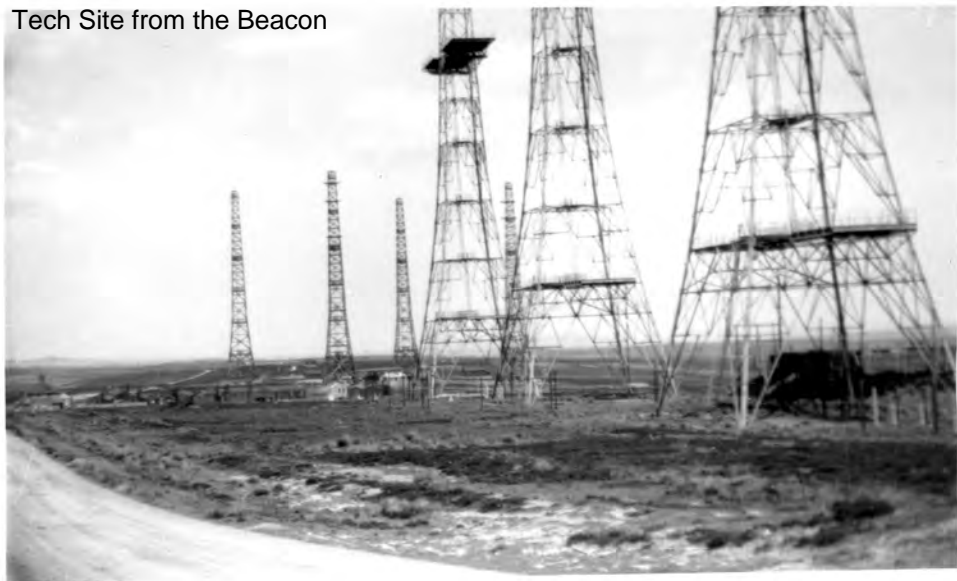

Tech Site from the Beacon