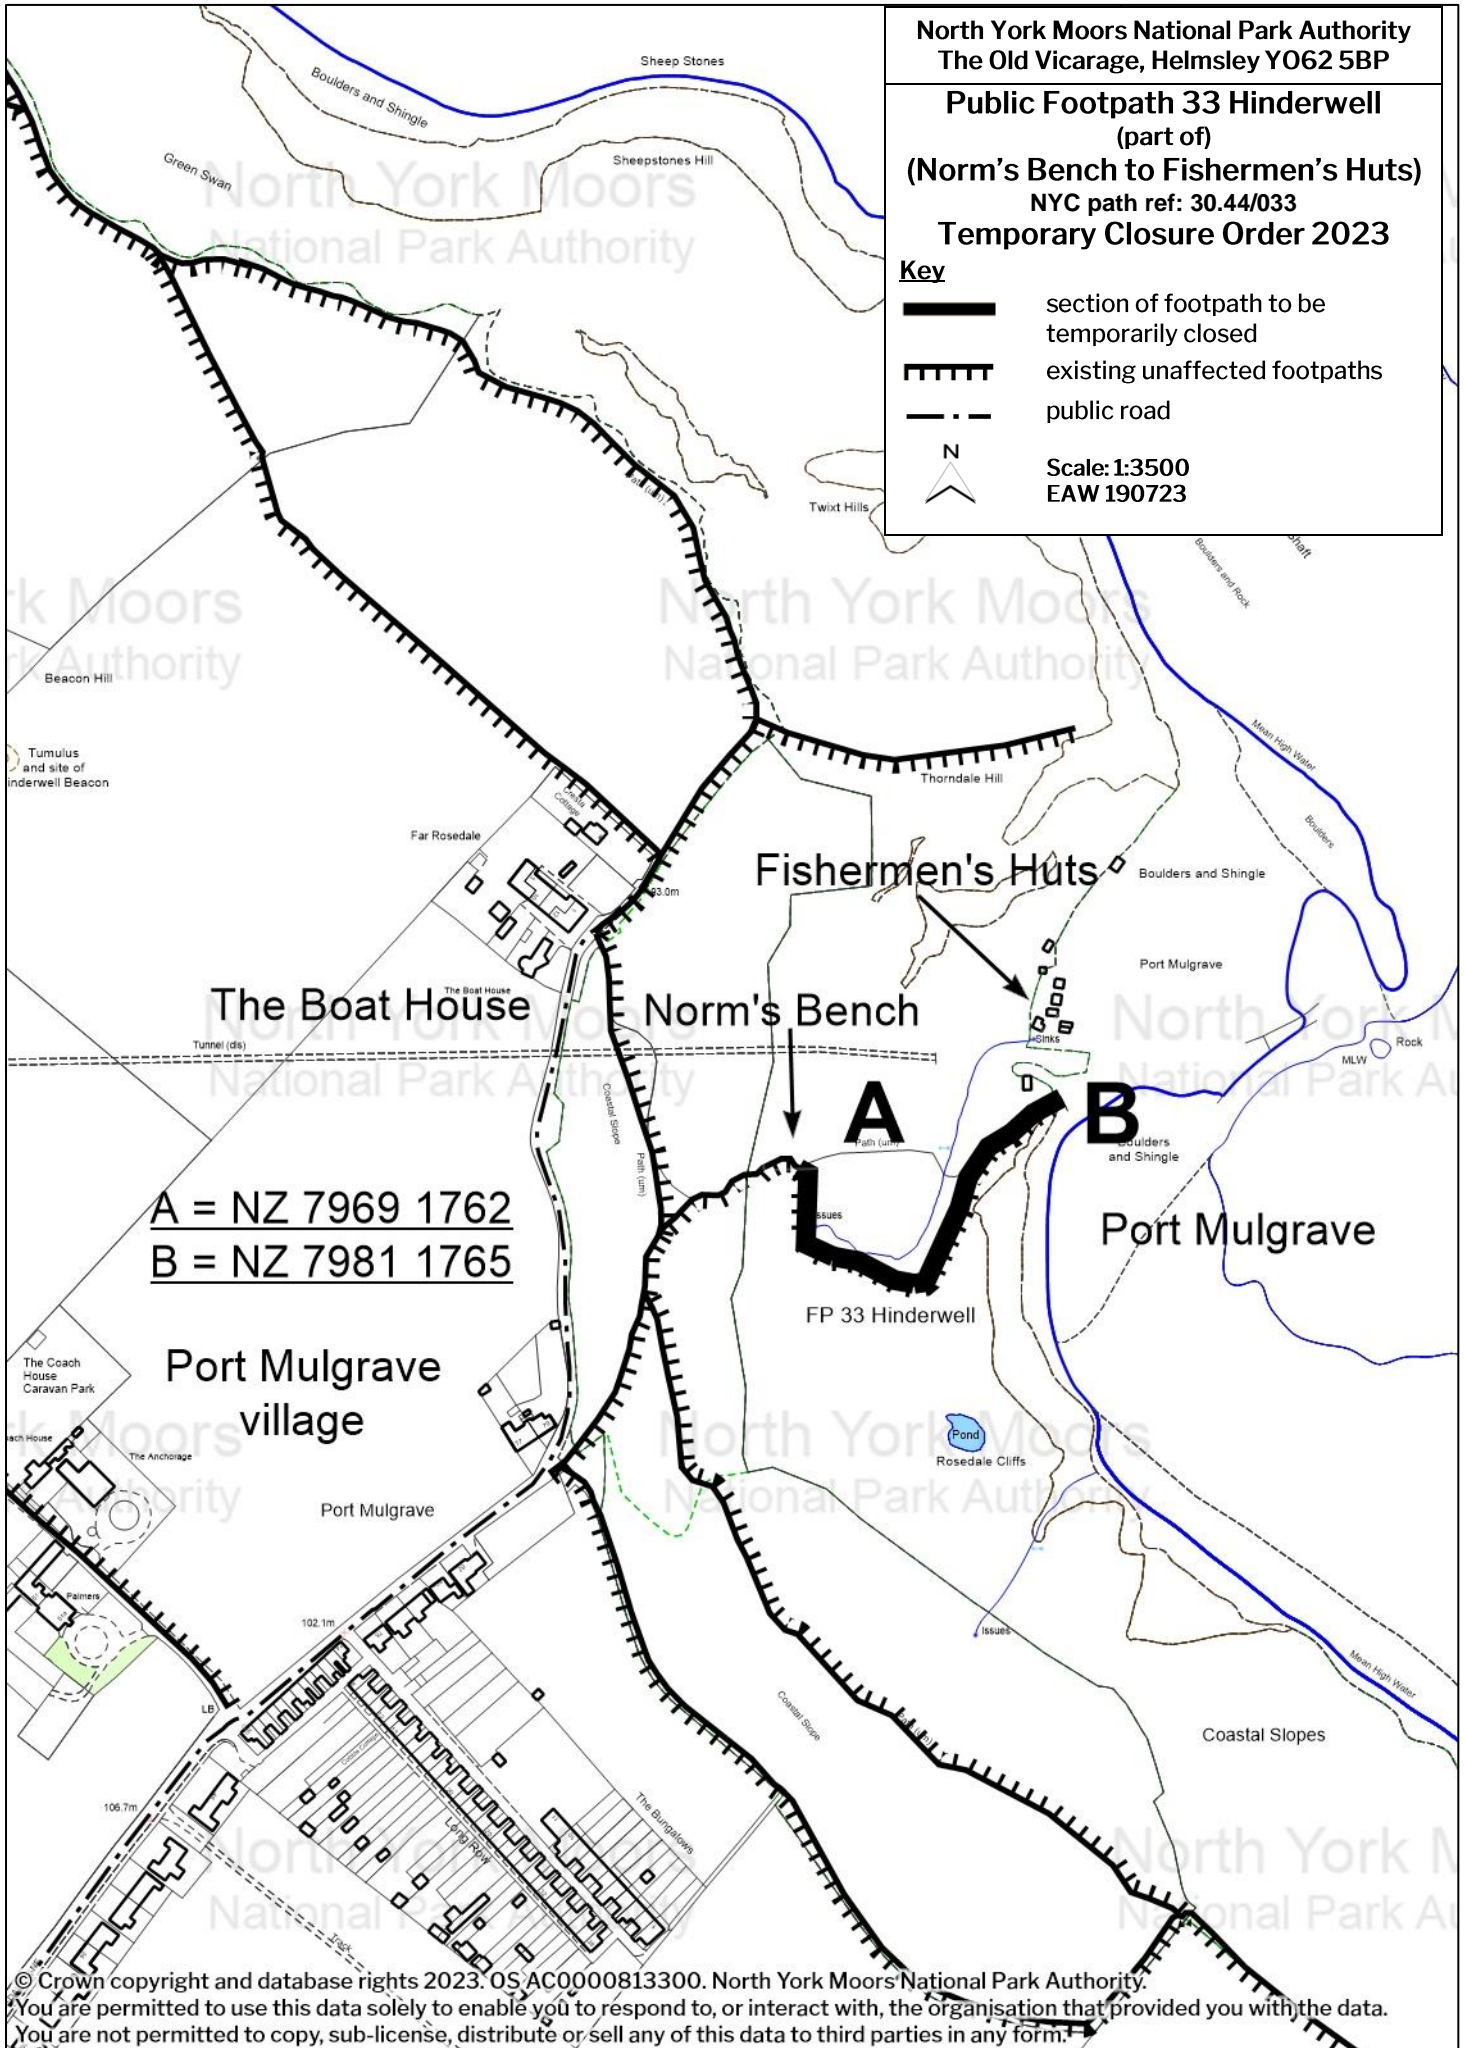

North York Moors National Park Authority
The Old Vicarage, Helmsley YO62 5BP

Public Footpath 33 Hinderwell
(part of)
(Norm's Bench to Fishermen's Huts)
NYC path ref: 30.44/033
Temporary Closure Order 2023

Key

-  section of footpath to be temporarily closed
-  existing unaffected footpaths
-  public road

Scale: 1:3500
EAW 190723

A = NZ 7969 1762
B = NZ 7981 1765