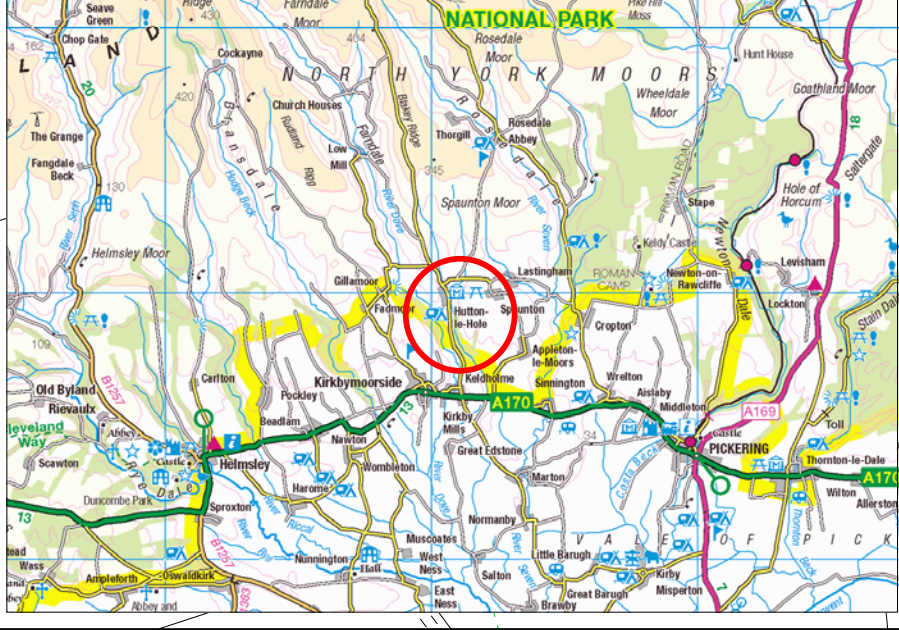

© Crown copyright and database rights 2012
You are not permitted to copy, sub-license, distribute or sell any of this data to third parties in any form.
North York Moors National Park Authority
Ordnance Survey 100021930