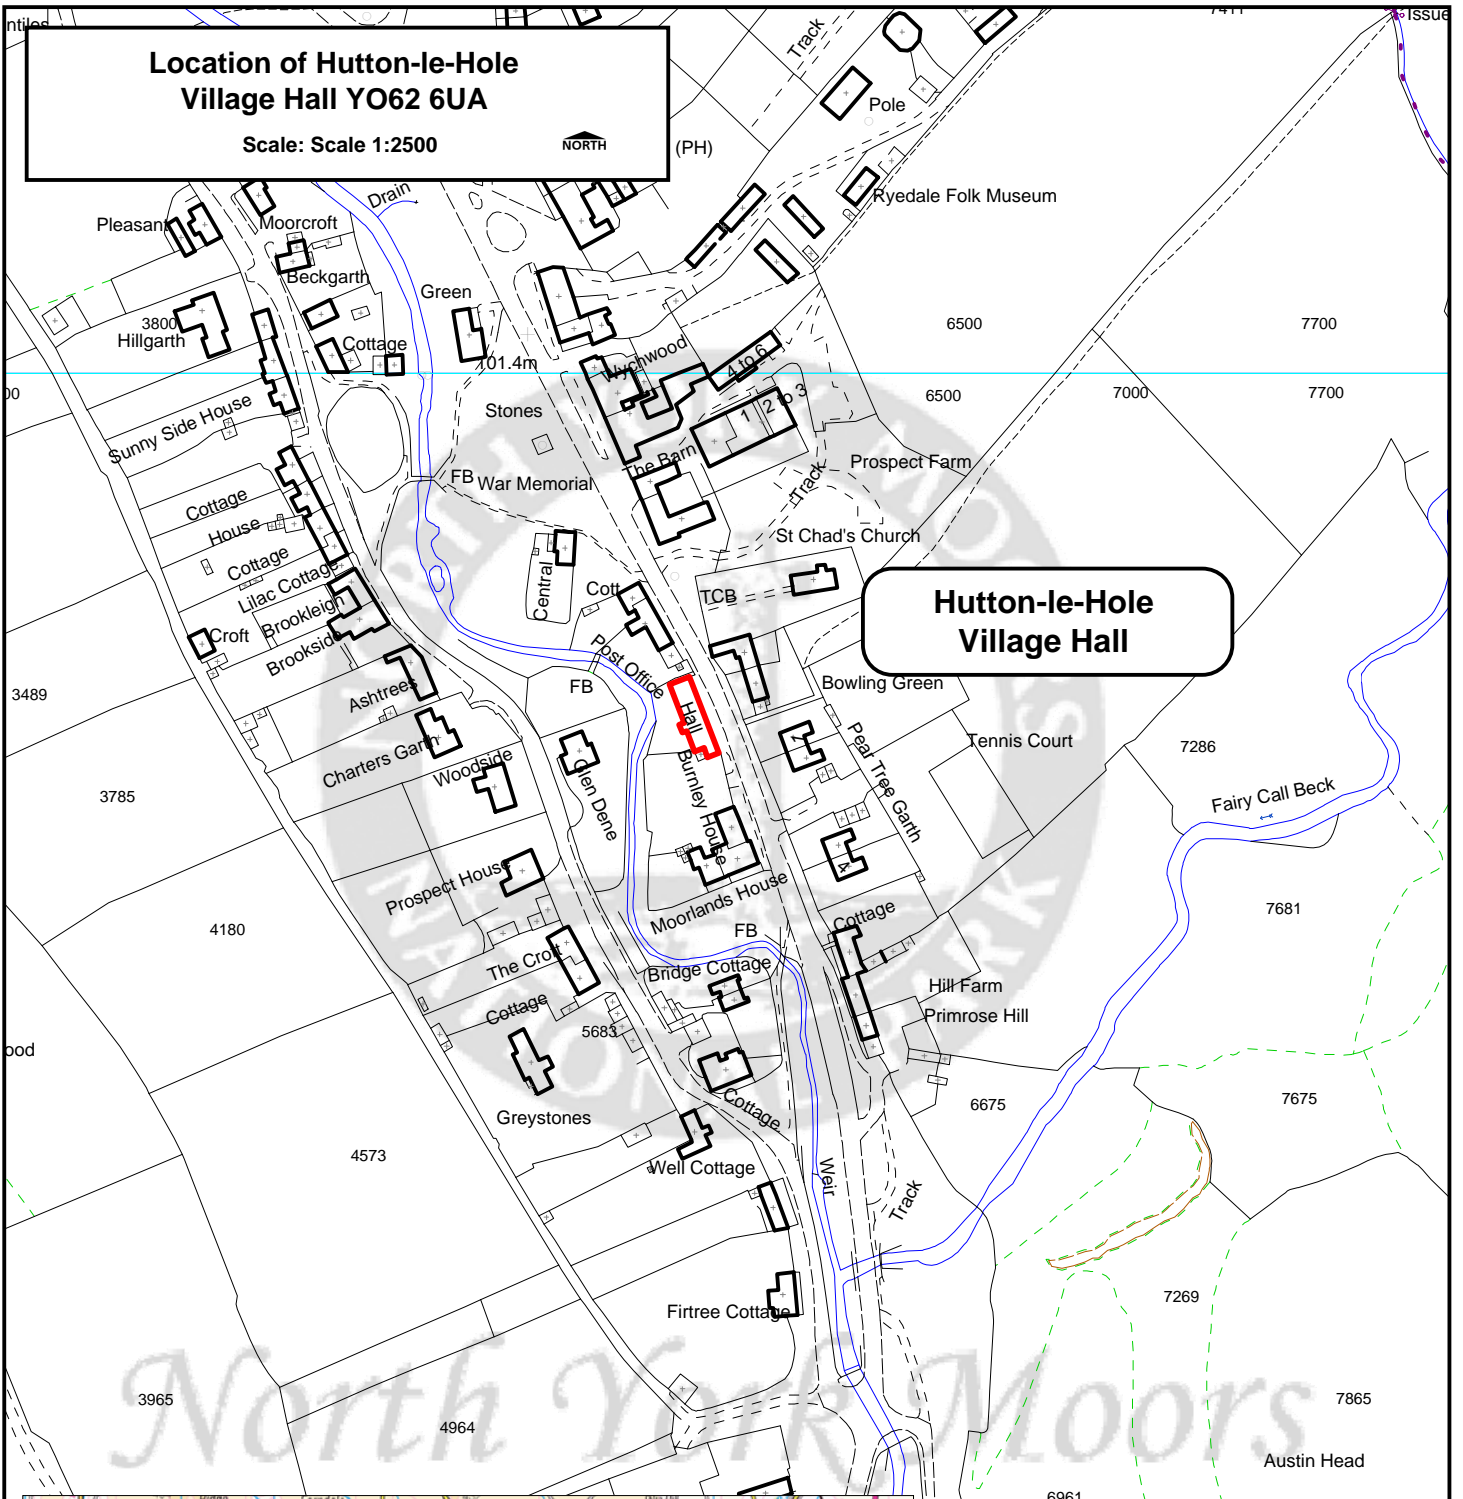

# Location of Hutton-le-Hole Village Hall YO62 6UA

Scale: Scale 1:2500

(PH)

## Hutton-le-Hole Village Hall

© Crown copyright and database rights 2012  
You are not permitted to copy, sub-license, distribute or sell any of this data to third parties in any form.  
**North York Moors National Park Authority**  
Ordnance Survey 100021930