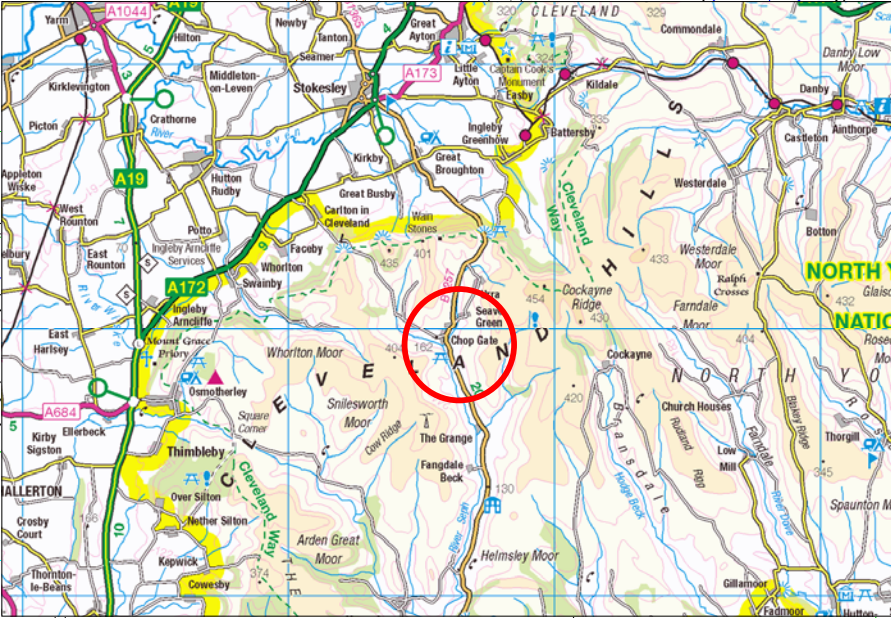

164.3m

0019

0019

160.3m

155.1m

© Crown copyright and database rights 2012
You are not permitted to copy, sub-license, distribute
or sell any of this data to third parties in any form.
North York Moors National Park Authority
Ordnance Survey 100021930