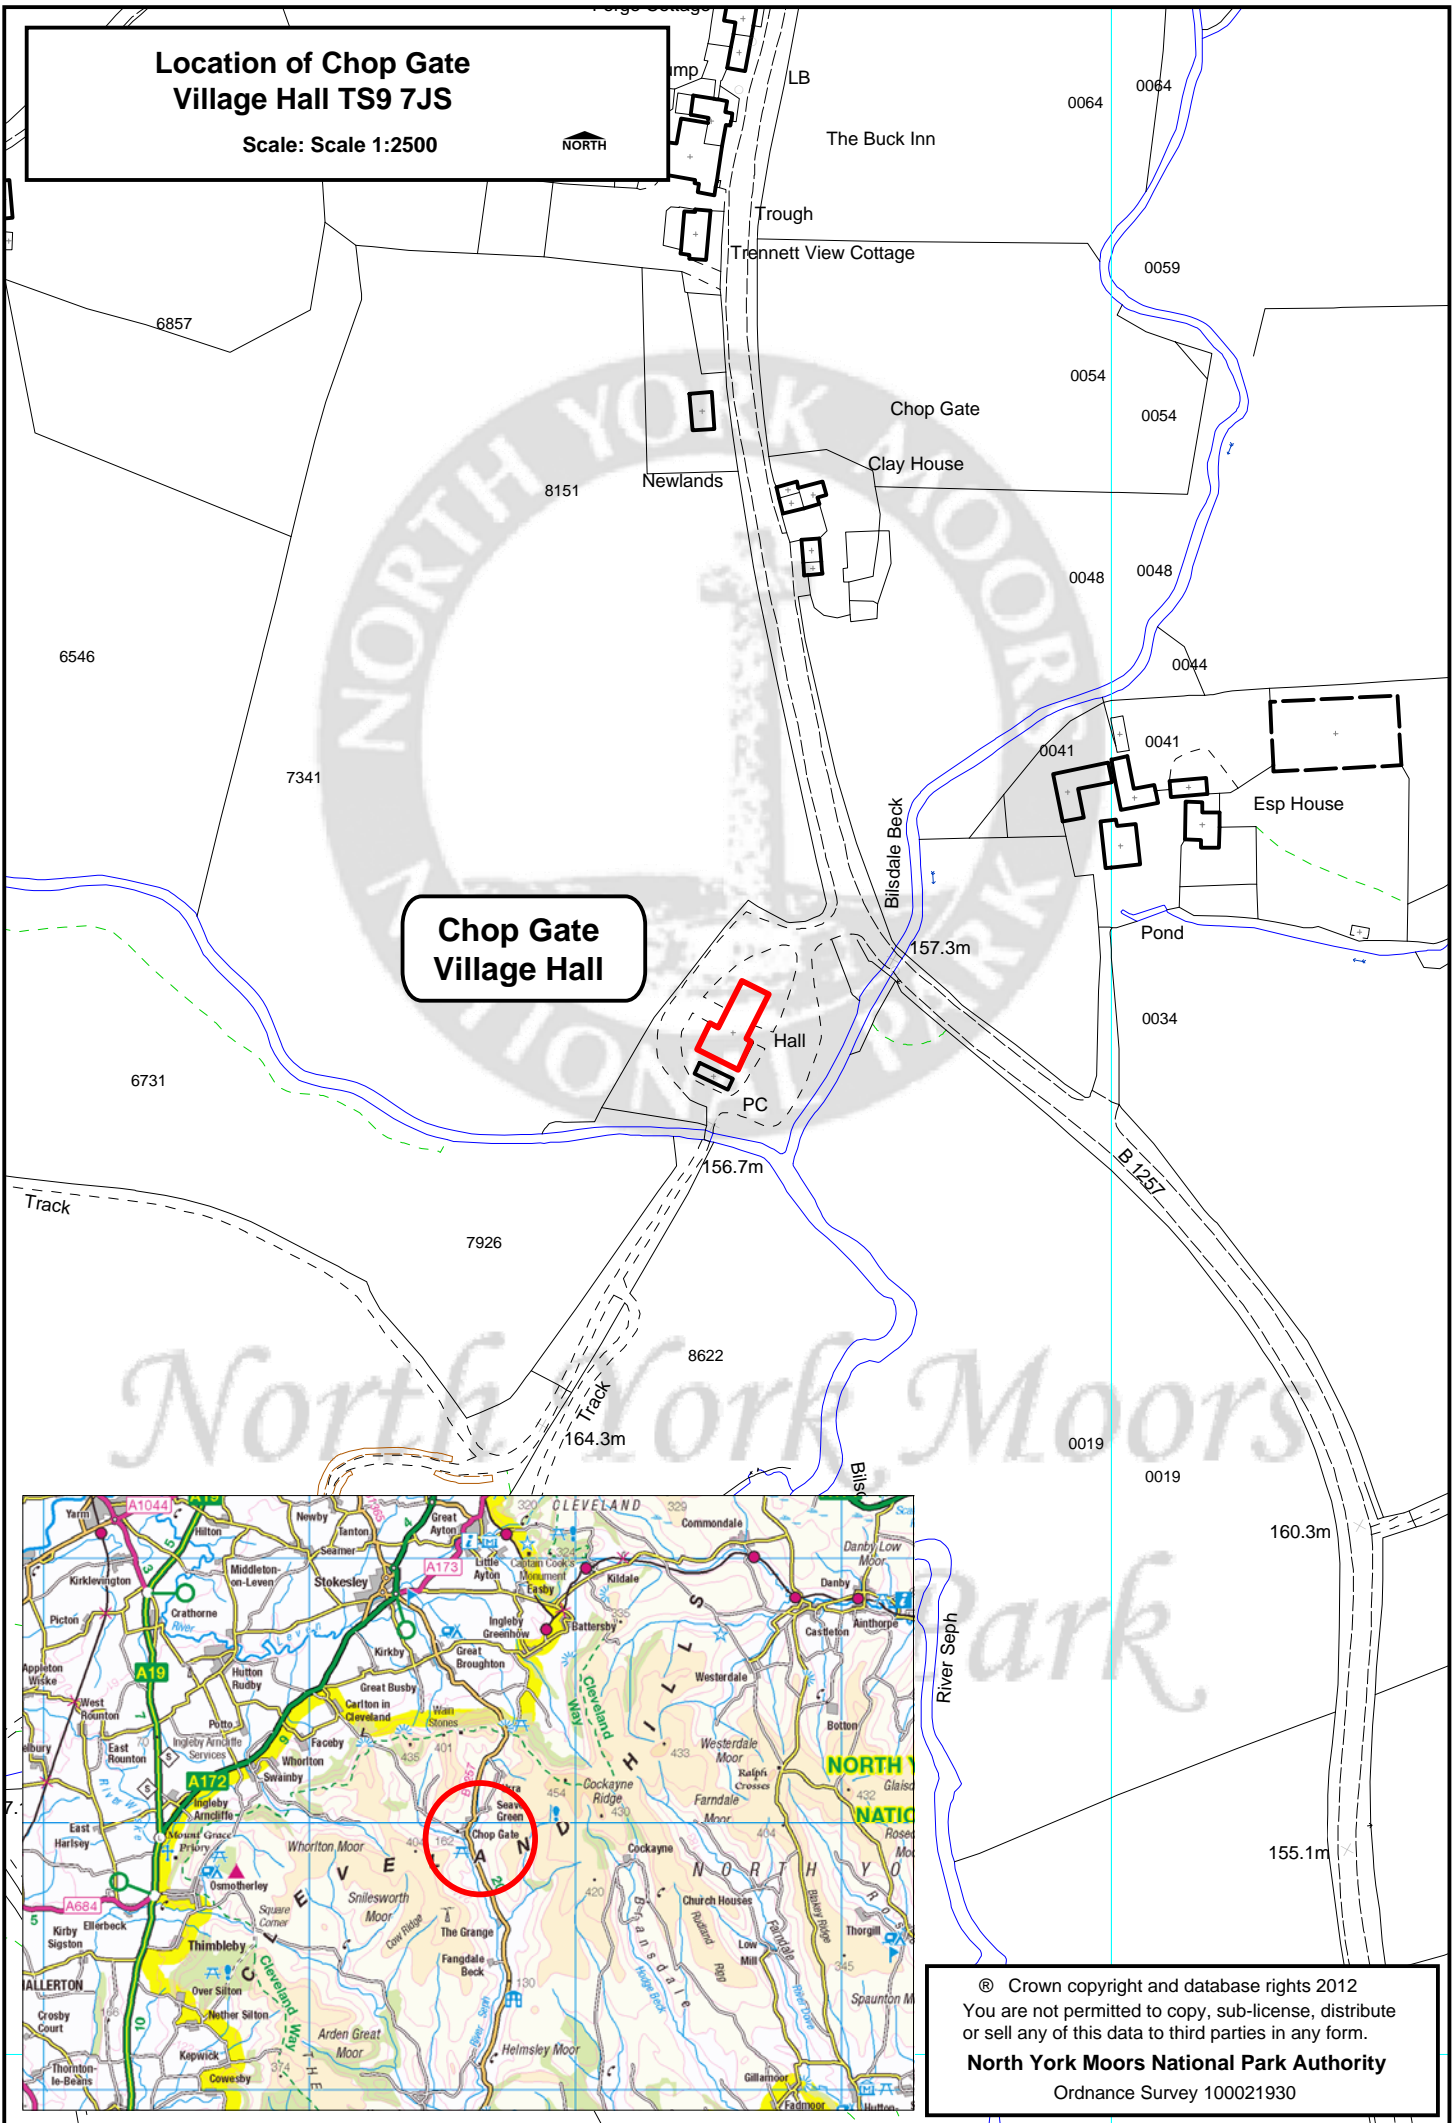

Location of Chop Gate Village Hall TS9 7JS

Scale: Scale 1:2500

Chop Gate Village Hall

Hall

PC

Esp House

The Buck Inn

Trennett View Cottage

Chop Gate

Clay House

Newlands

Pond

156.7m

157.3m

7926

8622

164.3m

0019

0019

160.3m

155.1m

© Crown copyright and database rights 2012
You are not permitted to copy, sub-license, distribute
or sell any of this data to third parties in any form.
North York Moors National Park Authority
Ordnance Survey 100021930