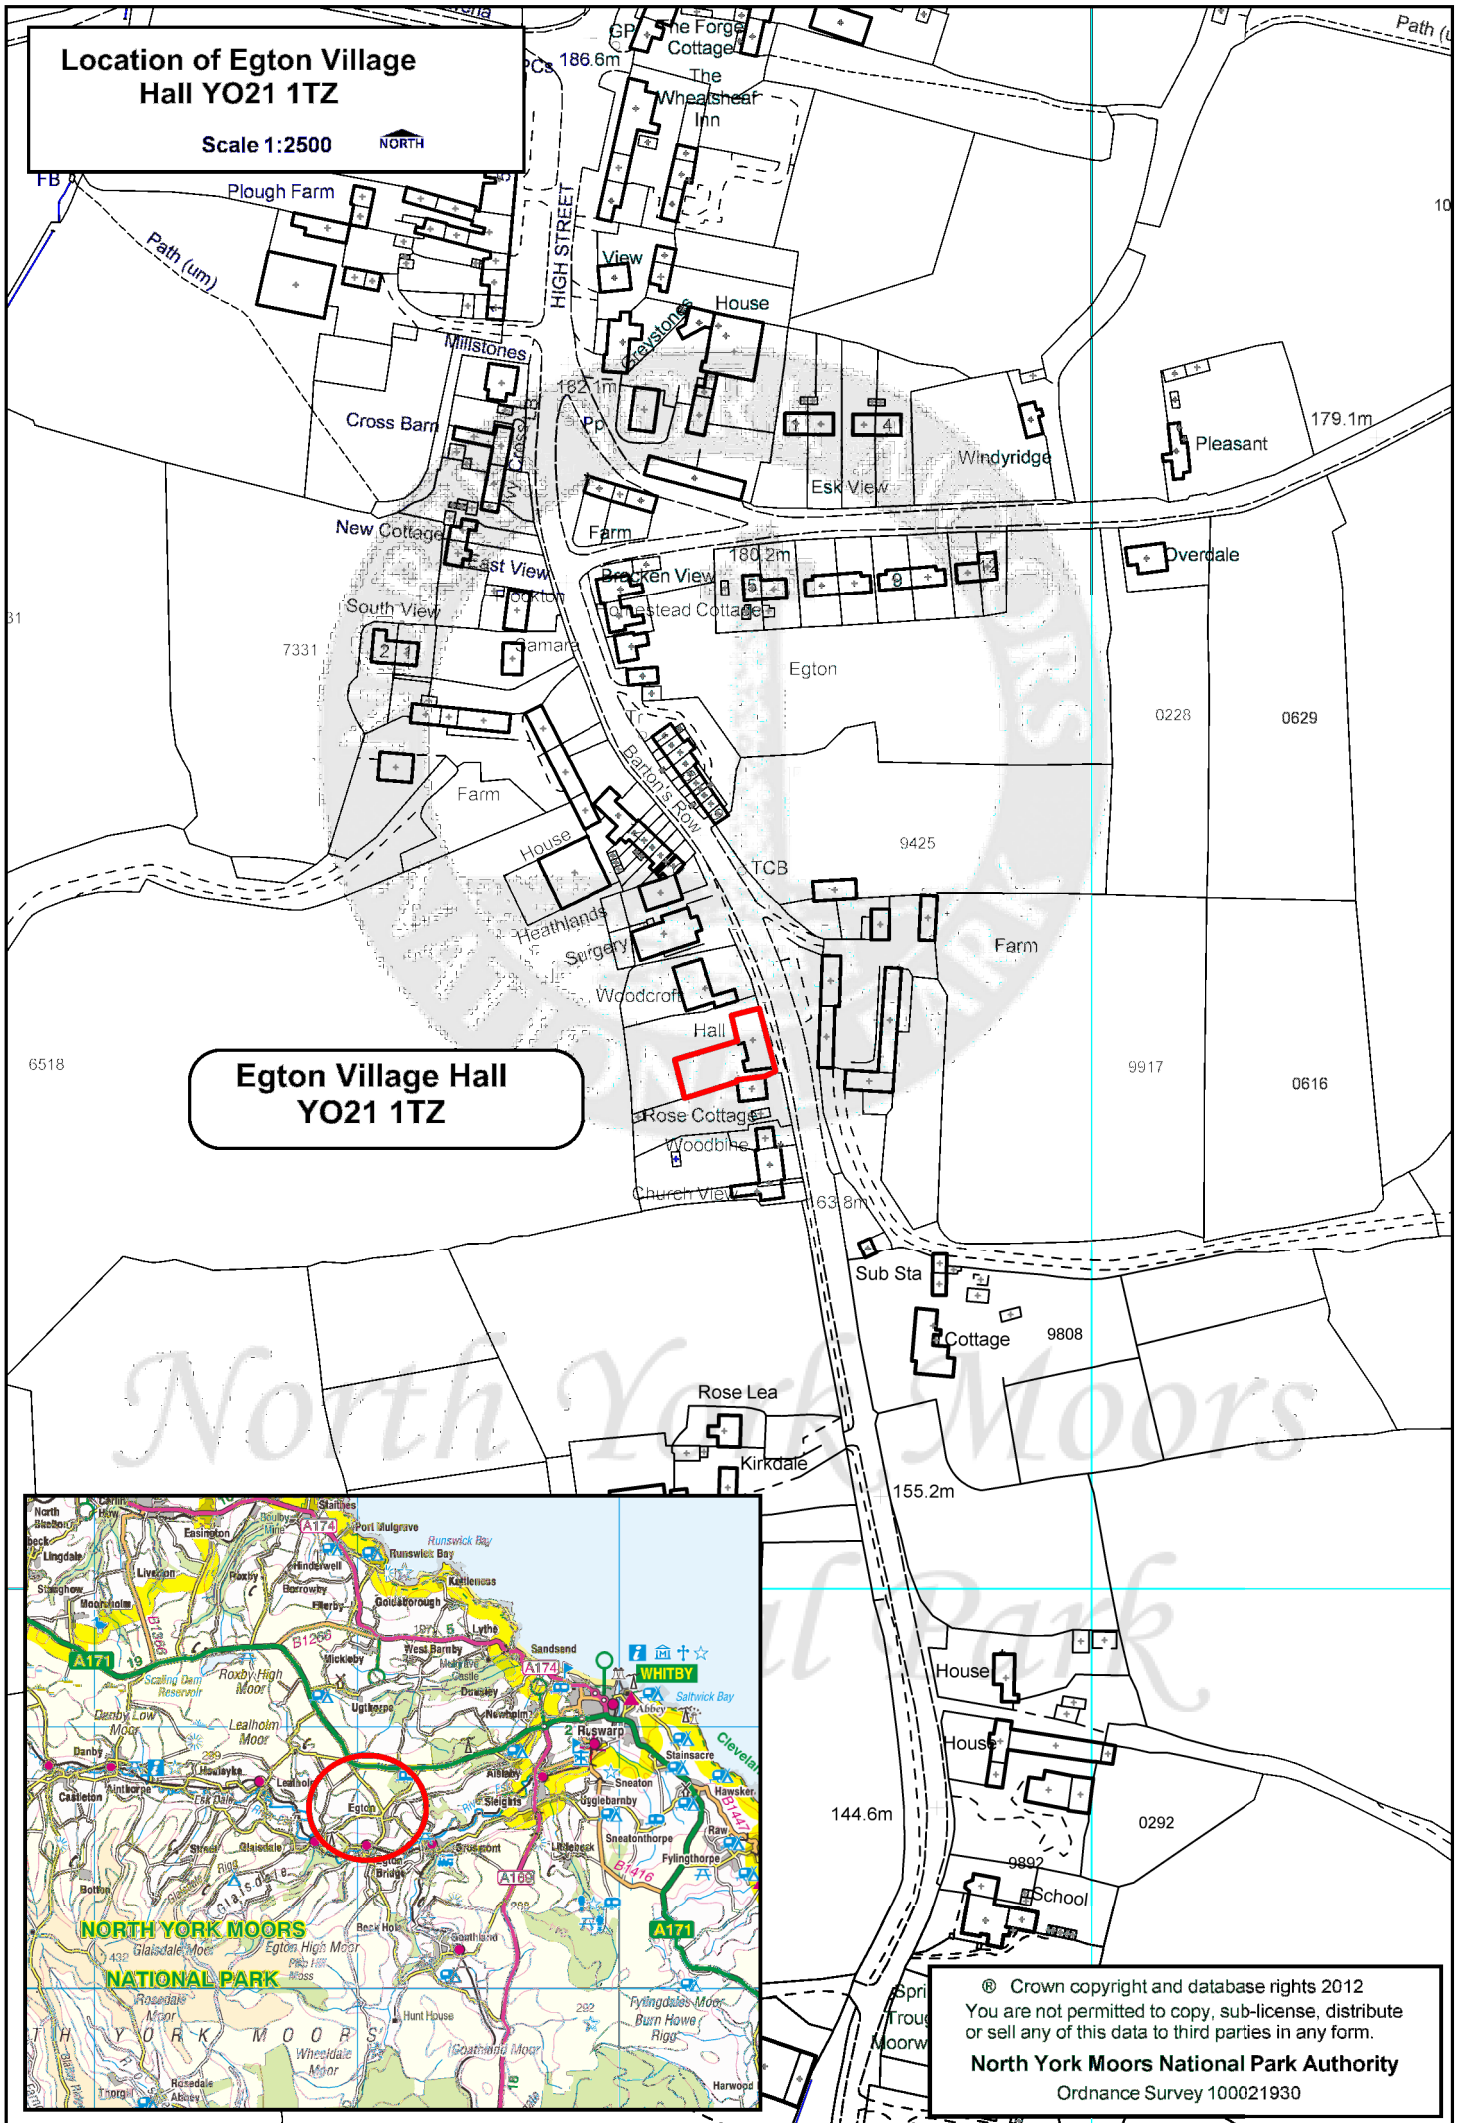

**Location of Egton Village Hall YO21 1TZ**

Scale 1:2500

**Egton Village Hall  
YO21 1TZ**

© Crown copyright and database rights 2012  
You are not permitted to copy, sub-license, distribute  
or sell any of this data to third parties in any form.  
**North York Moors National Park Authority**  
Ordnance Survey 100021930