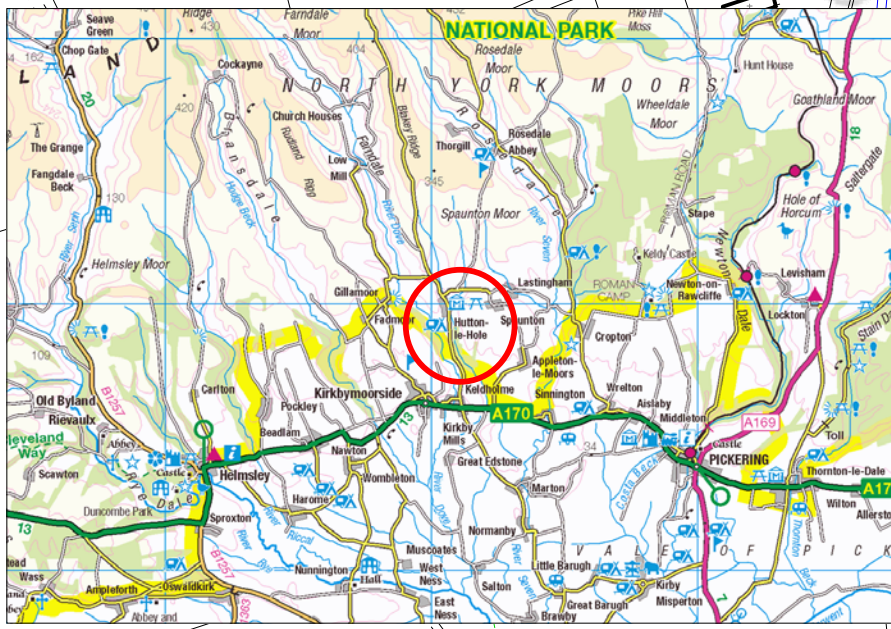

Location of Hutton-le-Hole Village Hall YO62 6UA

Scale: Scale 1:2500

(PH)

Hutton-le-Hole Village Hall

© Crown copyright and database rights 2012
You are not permitted to copy, sub-license, distribute or sell any of this data to third parties in any form.
North York Moors National Park Authority
Ordnance Survey 100021930