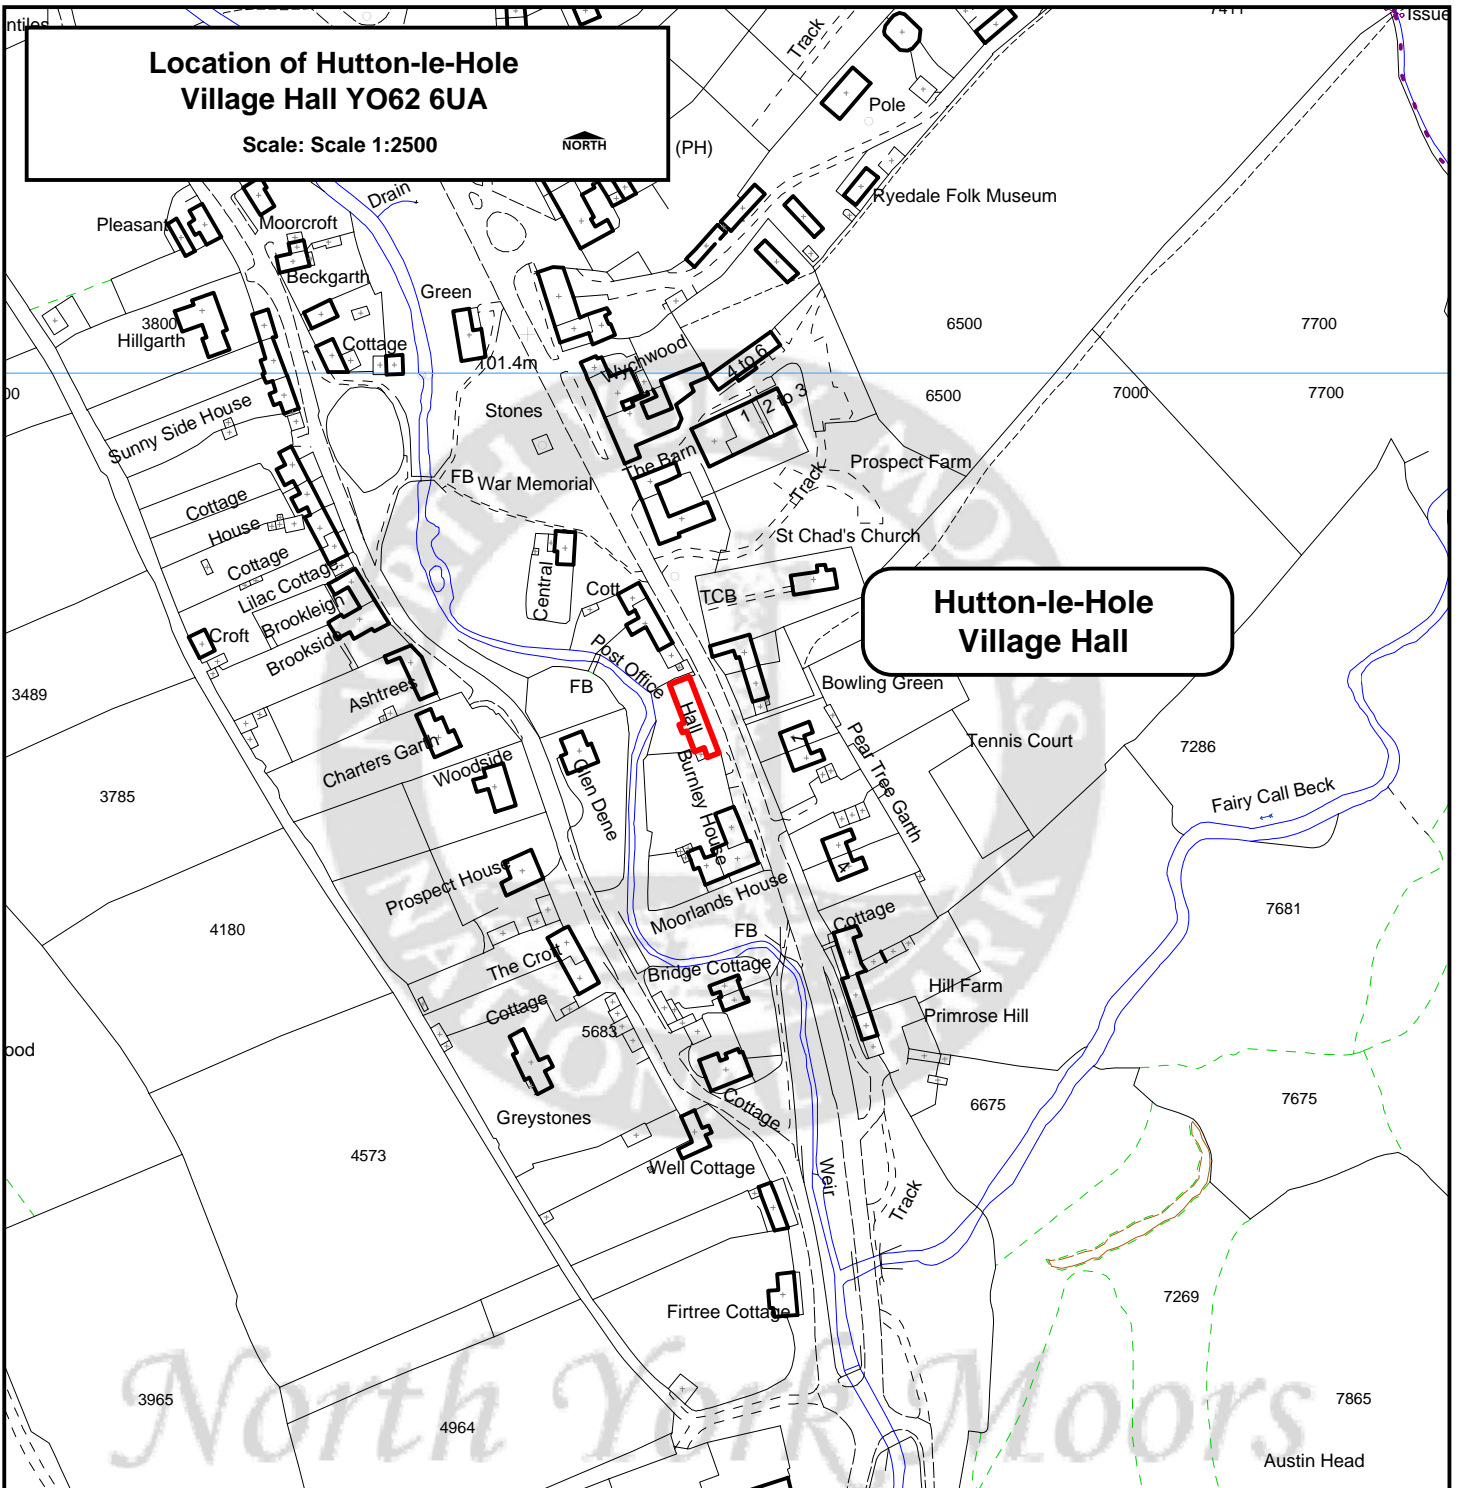

Location of Hutton-le-Hole Village Hall YO62 6UA

Scale: Scale 1:2500

(PH)

Hutton-le-Hole Village Hall

© Crown copyright and database rights 2012
You are not permitted to copy, sub-license, distribute or sell any of this data to third parties in any form.
North York Moors National Park Authority
Ordnance Survey 100021930