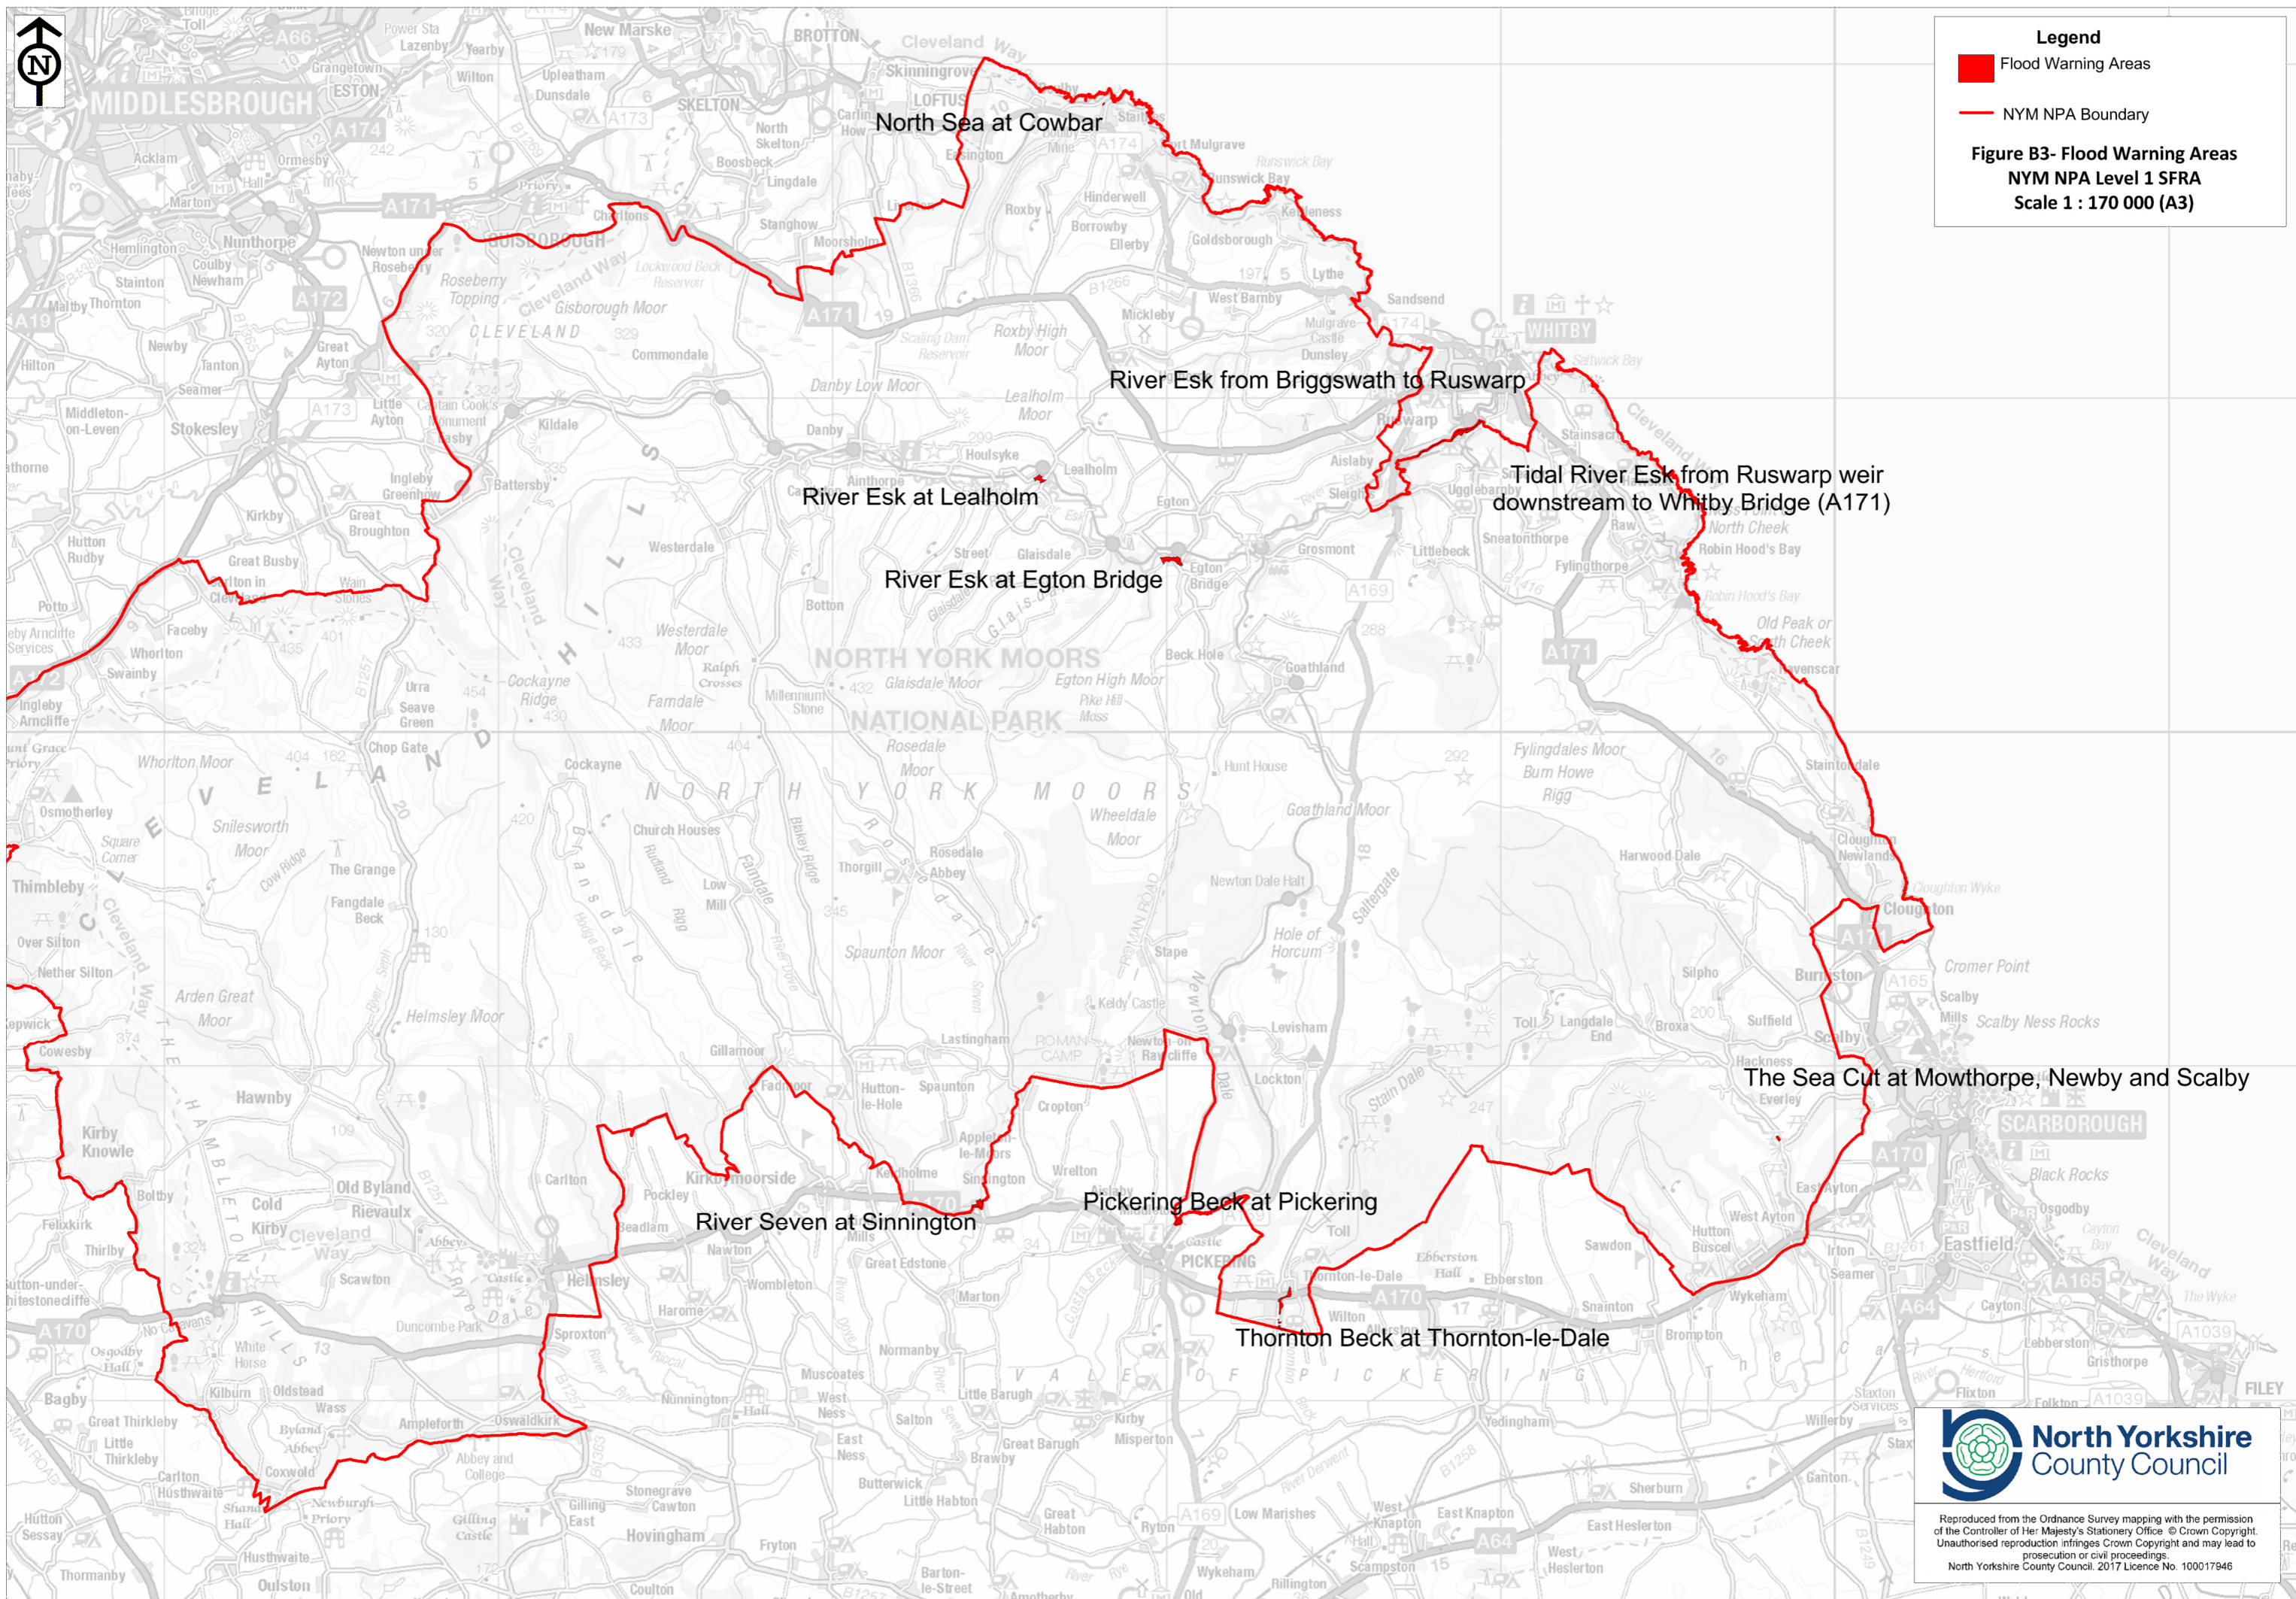

Legend

- Flood Warning Areas
- NYM NPA Boundary

**Figure B3- Flood Warning Areas
NYM NPA Level 1 SFRA
Scale 1 : 170 000 (A3)**

Reproduced from the Ordnance Survey mapping with the permission of the Controller of Her Majesty's Stationery Office © Crown Copyright. Unauthorised reproduction infringes Crown Copyright and may lead to prosecution or civil proceedings. North Yorkshire County Council. 2017 Licence No. 100017946